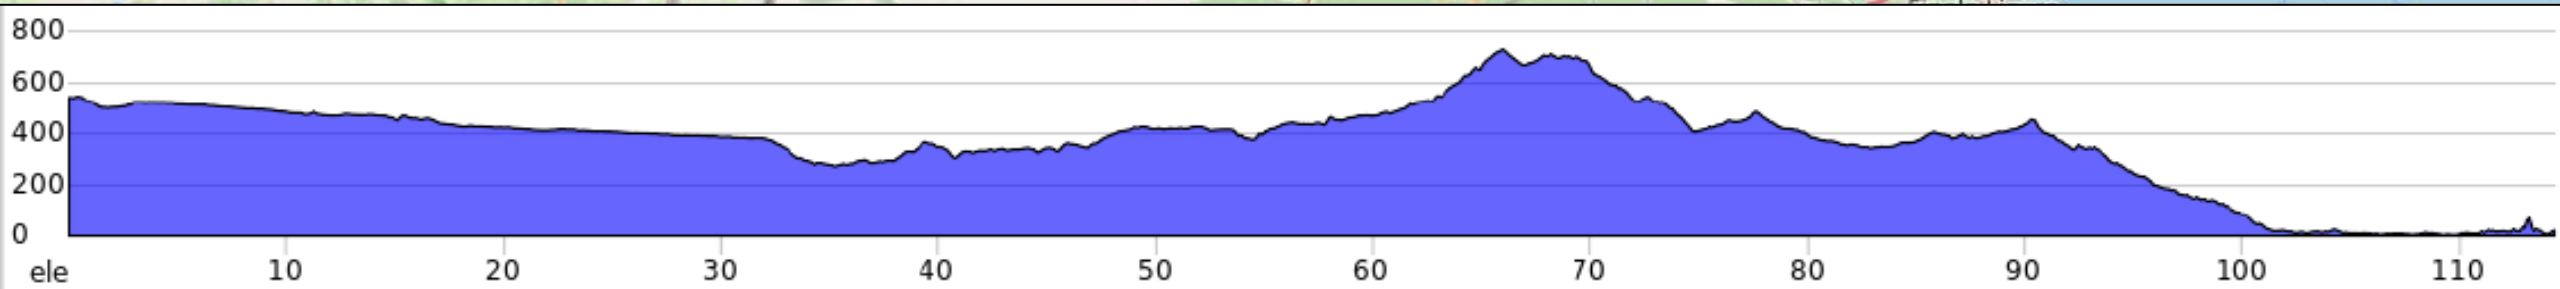

1,644m

Difficulty: ★★★★★

Dallaglio
Cycle Slam

STAGE 2, DAY 3

114km

1,234m

Difficulty: ★★ ★

STAGE 2, DAY 4

98km

1,295m

Difficulty: ★★ ★

STAGE 2, DAY 5

68km

1,141m

Difficulty: ★★ ★