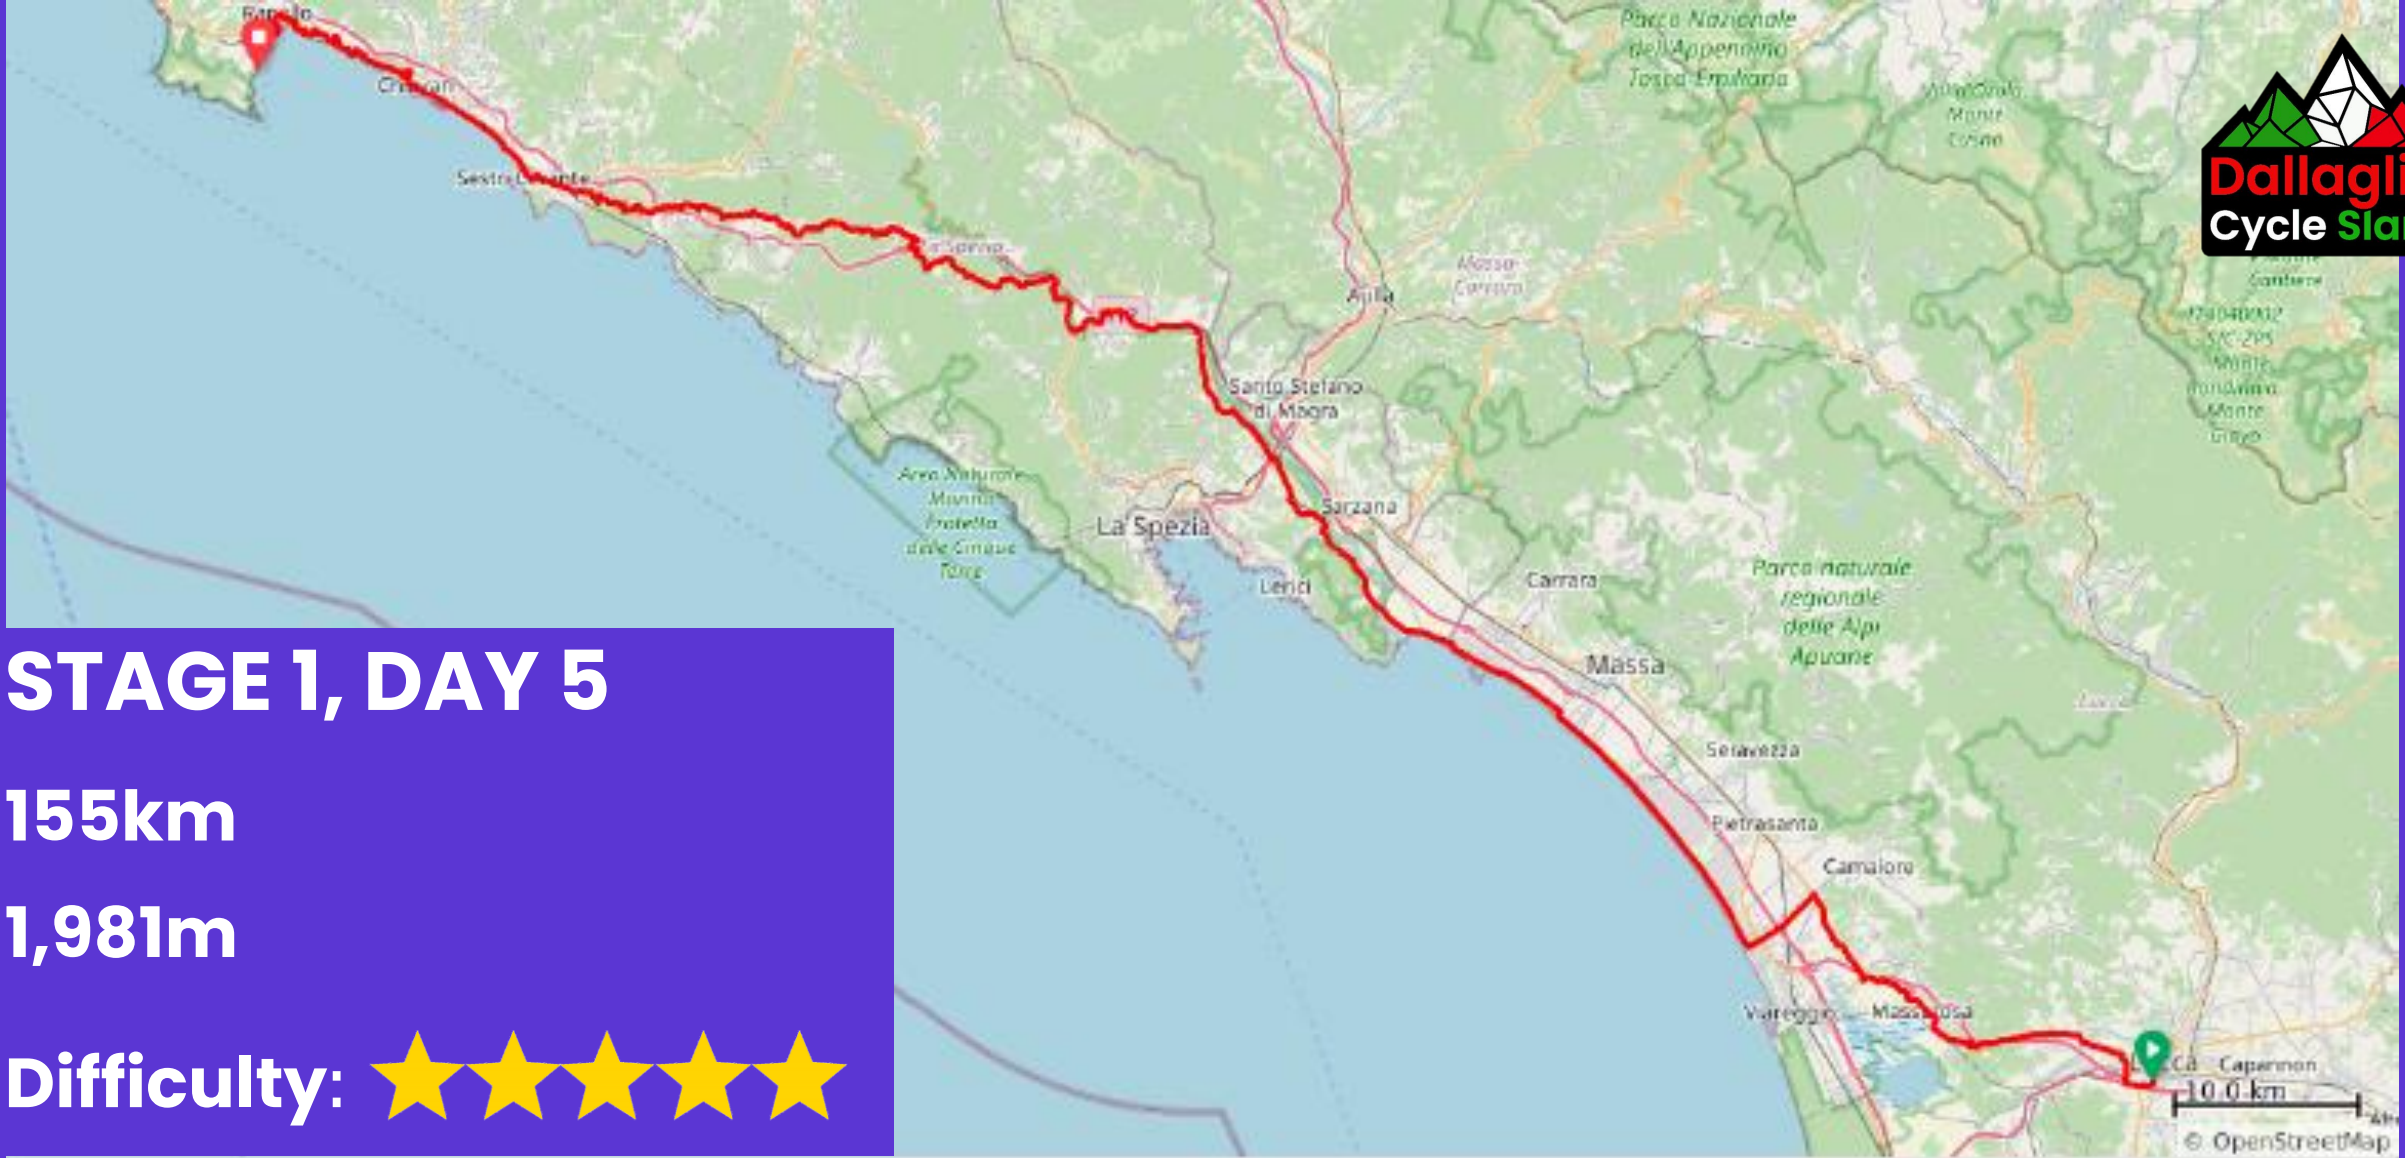

Dallaglio
RugbyWorks

Dallaglio Cycle Slam 2024

Route Overview

STAGE 1 633km, 7,920m

STAGE 1, DAY 1

98km

1,448m

Difficulty: ★★ ★

STAGE 1, DAY 2

148km

1,647m

Difficulty: ★★★★★

STAGE 1, DAY 3

113km

1,674m

Difficulty: ★★★★★

STAGE 1, DAY 4

119km

1,163m

Difficulty:

STAGE 1, DAY 5

155km

1,981m

Difficulty: ★★★★★

STAGE 2

539km
6,725m

STAGE 2, DAY 1

118km

1,410m

Difficulty: ★★★★★

STAGE 2, DAY 2

139km