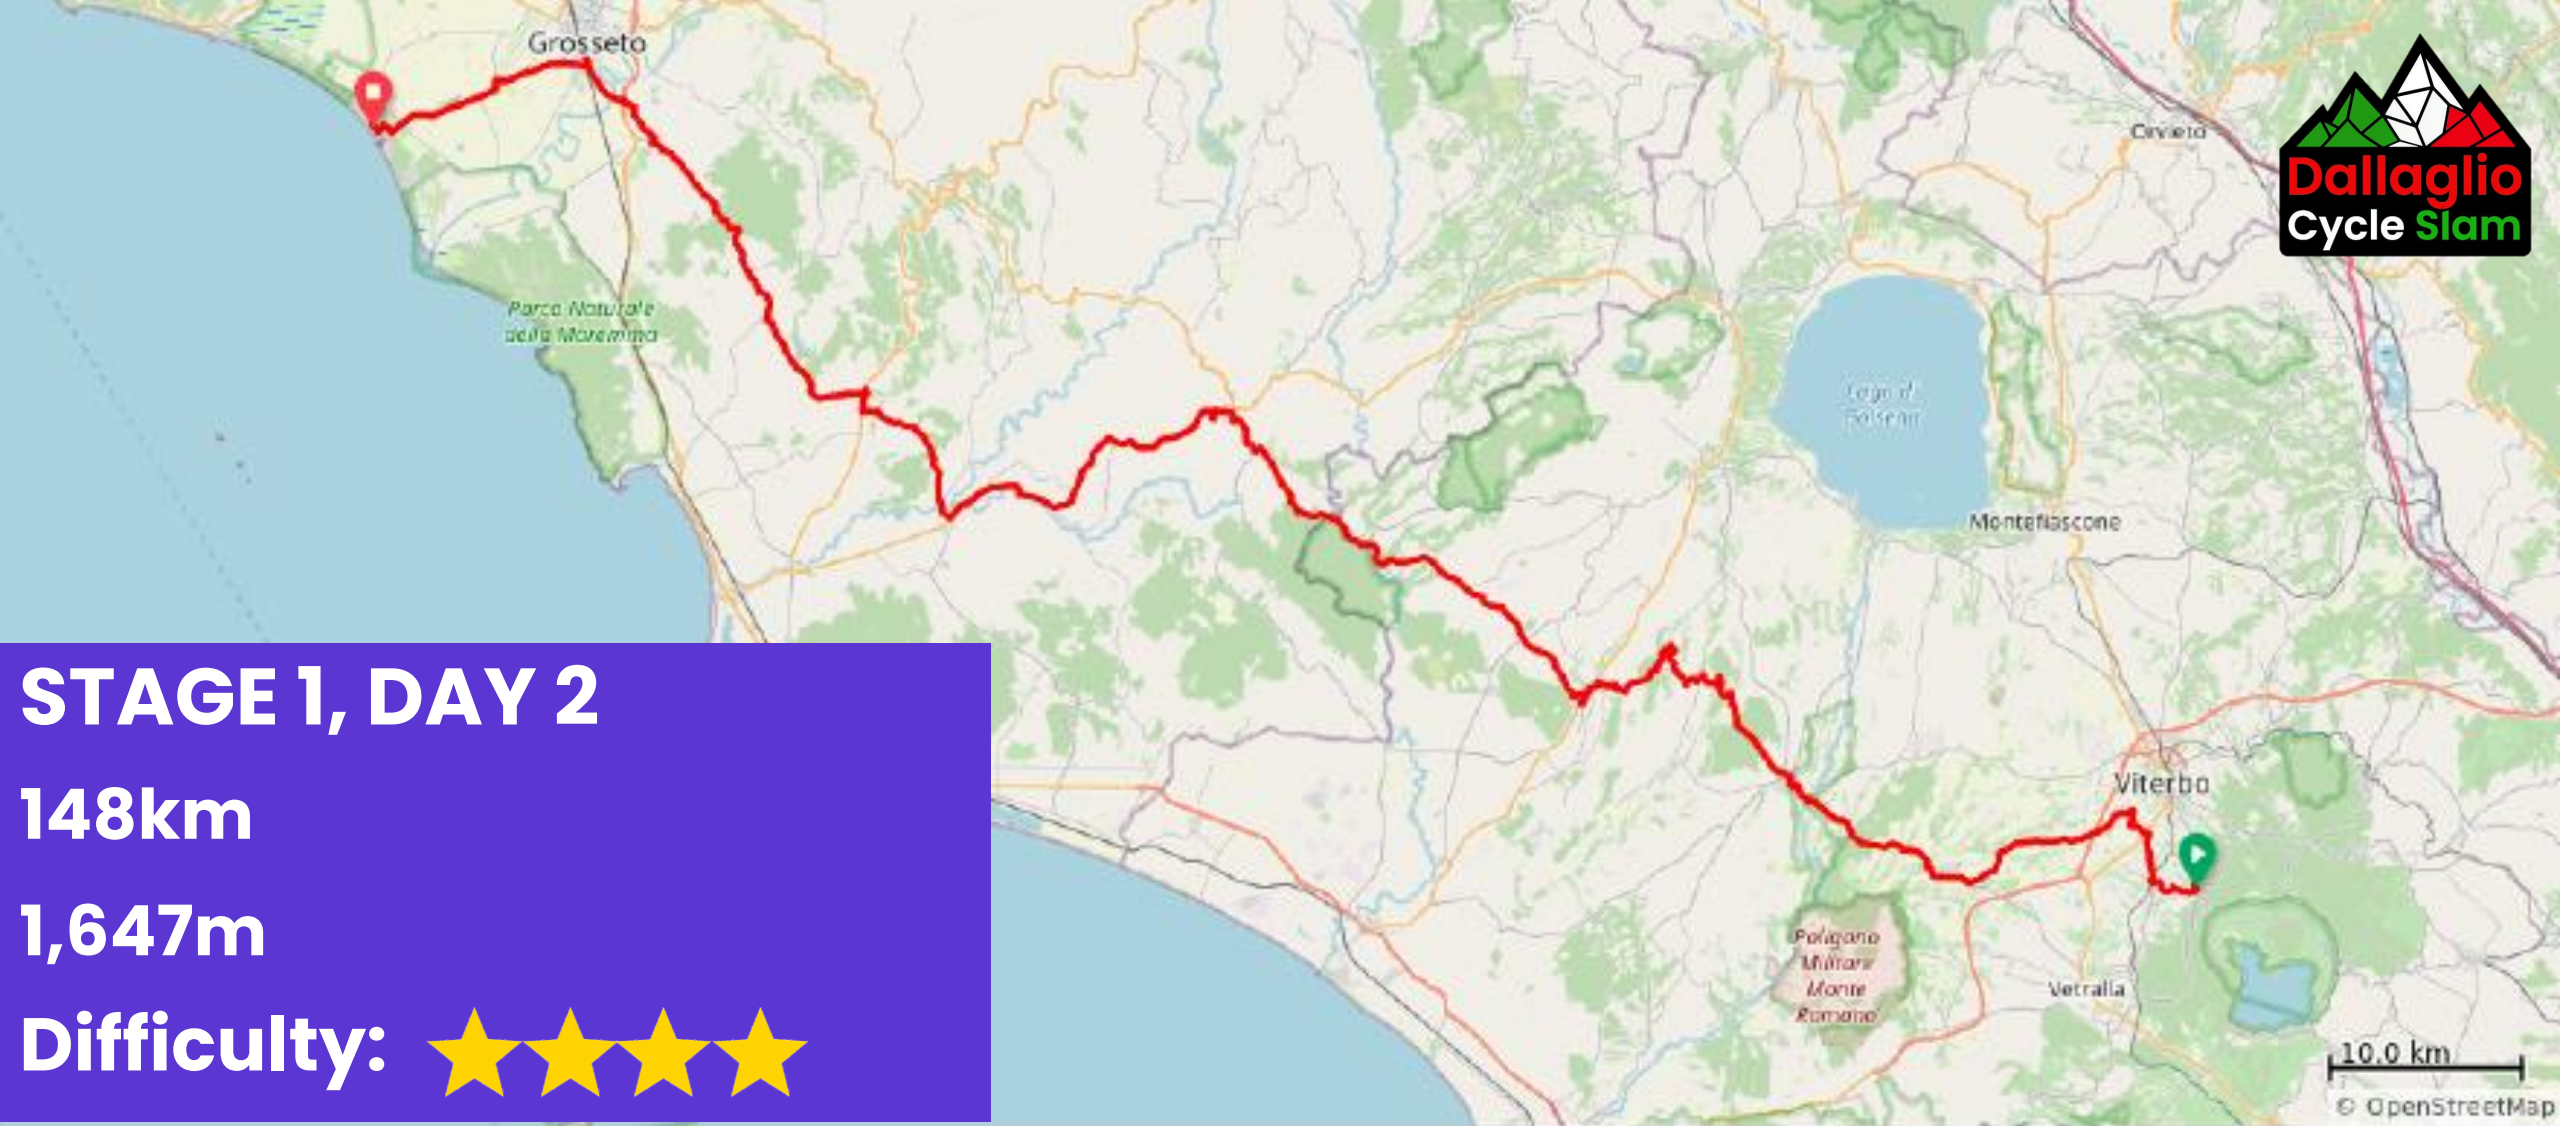

Dallaglio
RugbyWorks

Dallaglio Cycle Slam 2024

Route Overview

STAGE 1 633km, 7,920m

STAGE 1, DAY 1

98km

1,448m

Difficulty: ★★ ★

STAGE 1, DAY 2

148km

1,647m

Difficulty: ★★★★★

STAGE 1, DAY 3

113km

1,674m

Difficulty: ★★★★★

STAGE 1, DAY 4

119km

1,163m

Difficulty:

STAGE 1, DAY 5

155km

1,981m

Difficulty: ★★★★★

STAGE 2

539km
6,725m

STAGE 2, DAY 1

118km

1,410m

Difficulty: ★★★★★

STAGE 2, DAY 2

139km