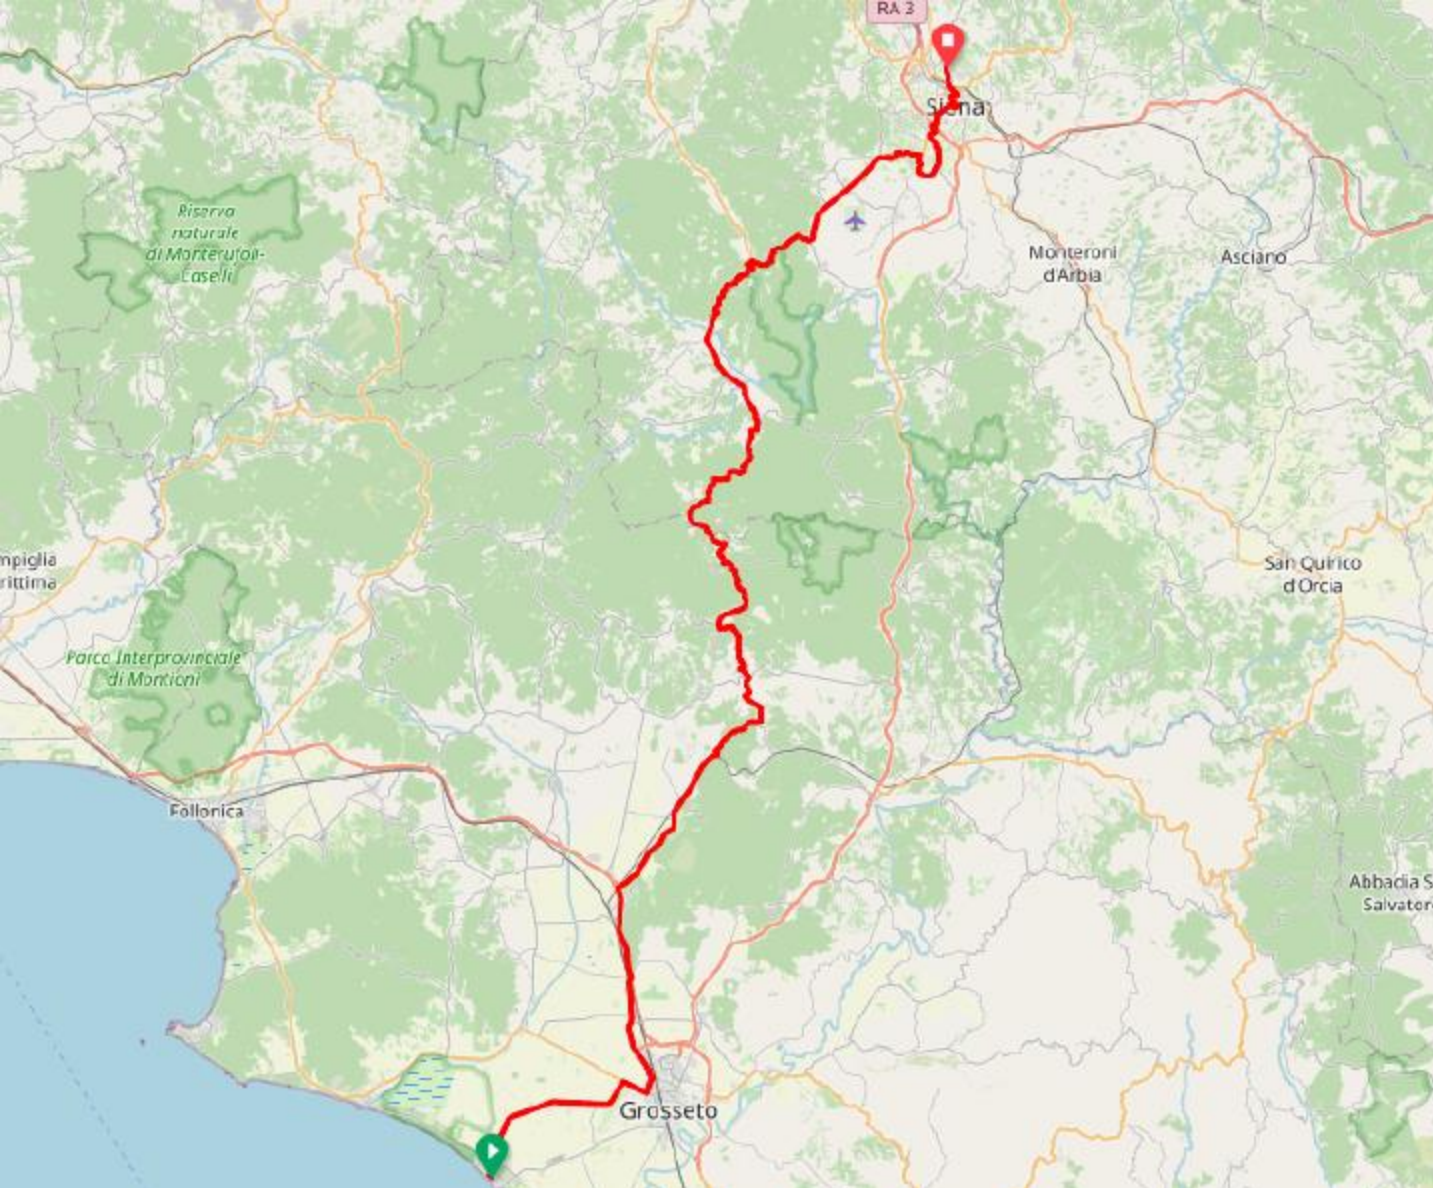

Dallaglio
RugbyWorks

Dallaglio Cycle Slam 2024

Route Overview

STAGE 1 633km, 7,920m

STAGE 1, DAY 1

98km

1,448m

Difficulty: ★★ ★

STAGE 1, DAY 2

148km

1,647m

Difficulty: ★★★★★

STAGE 1, DAY 3

113km

1,674m

Difficulty: ★★★★★

STAGE 1, DAY 4

119km

1,163m

Difficulty:

STAGE 1, DAY 5

155km

1,981m

Difficulty: ★★★★★

STAGE 2

539km
6,725m

STAGE 2, DAY 1

118km

1,410m

Difficulty: ★★★★★

STAGE 2, DAY 2

139km