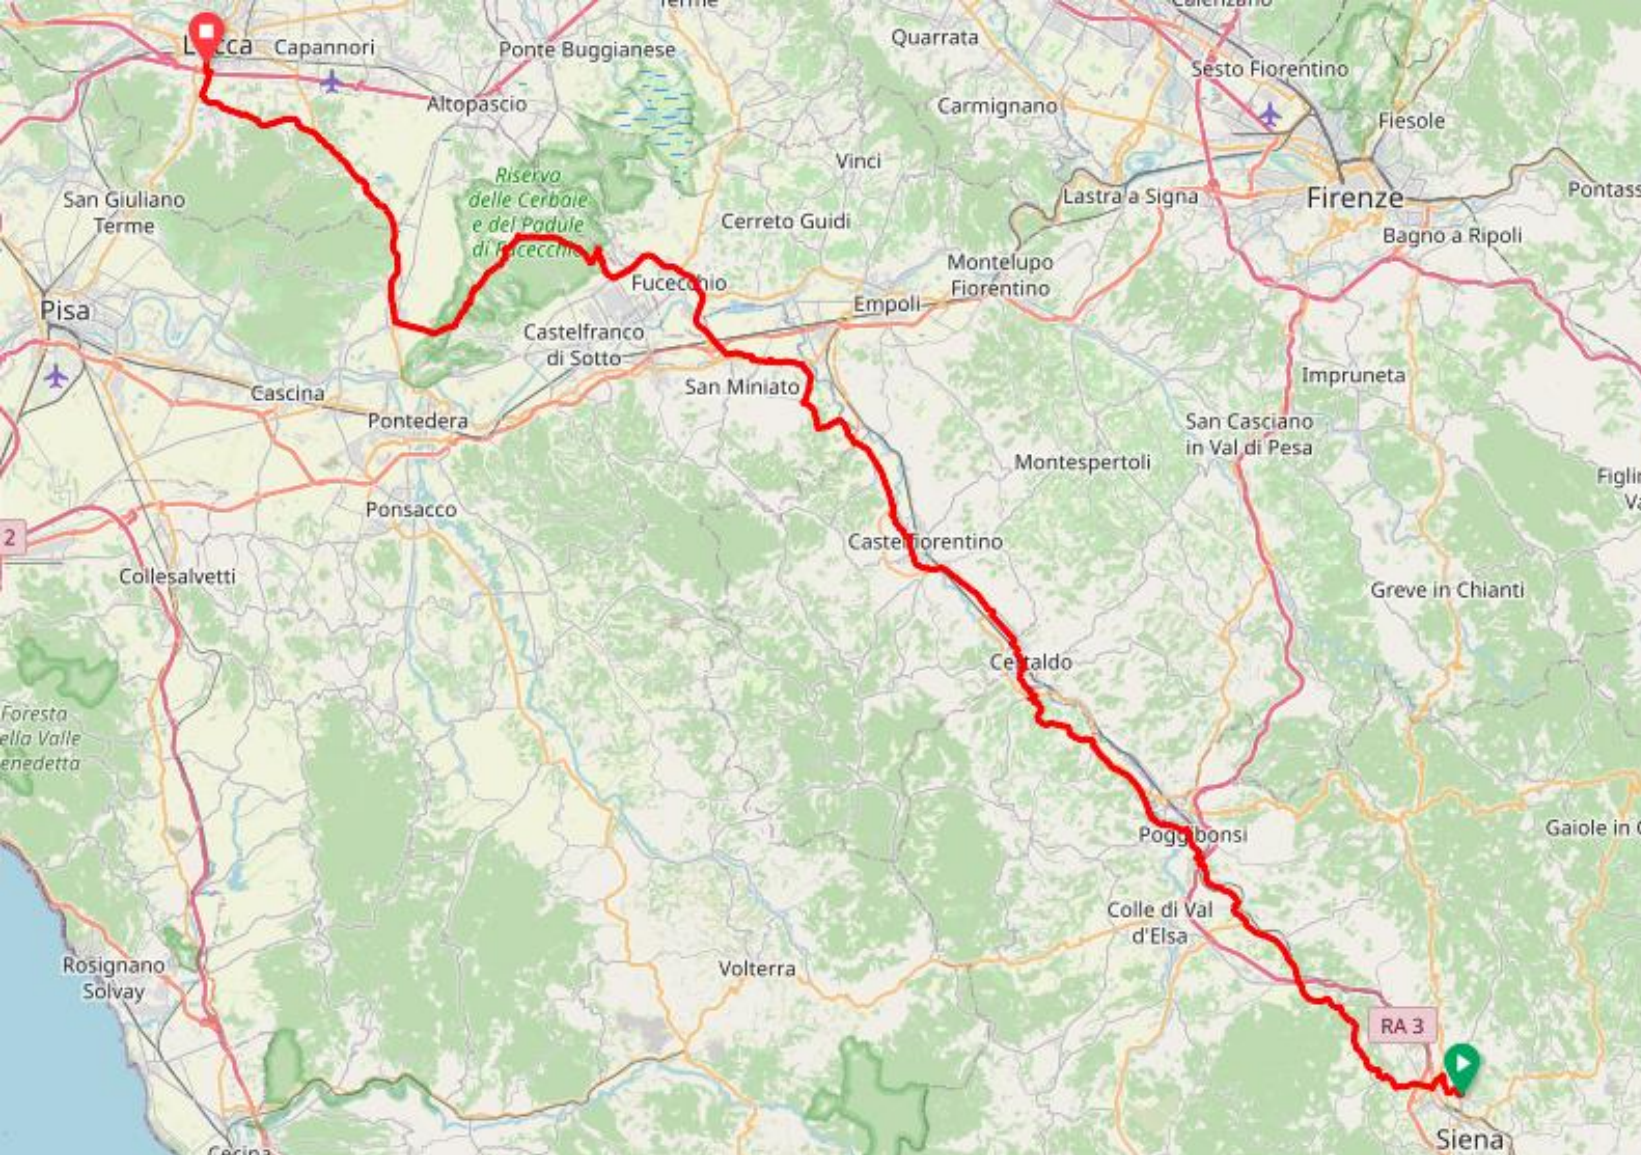

Dallaglio
RugbyWorks

Dallaglio Cycle Slam 2024

Route Overview

STAGE 1 633km, 7,920m

STAGE 1, DAY 1

98km

1,448m

Difficulty: ★★ ★

STAGE 1, DAY 2

148km

1,647m

Difficulty: ★★★★★

STAGE 1, DAY 3

113km

1,674m

Difficulty: ★★★★★

STAGE 1, DAY 4

119km

1,163m

Difficulty:

STAGE 1, DAY 5

155km

1,981m

Difficulty: ★★★★★

STAGE 2

539km
6,725m

STAGE 2, DAY 1

118km

1,410m

Difficulty: ★★★★★

STAGE 2, DAY 2

139km