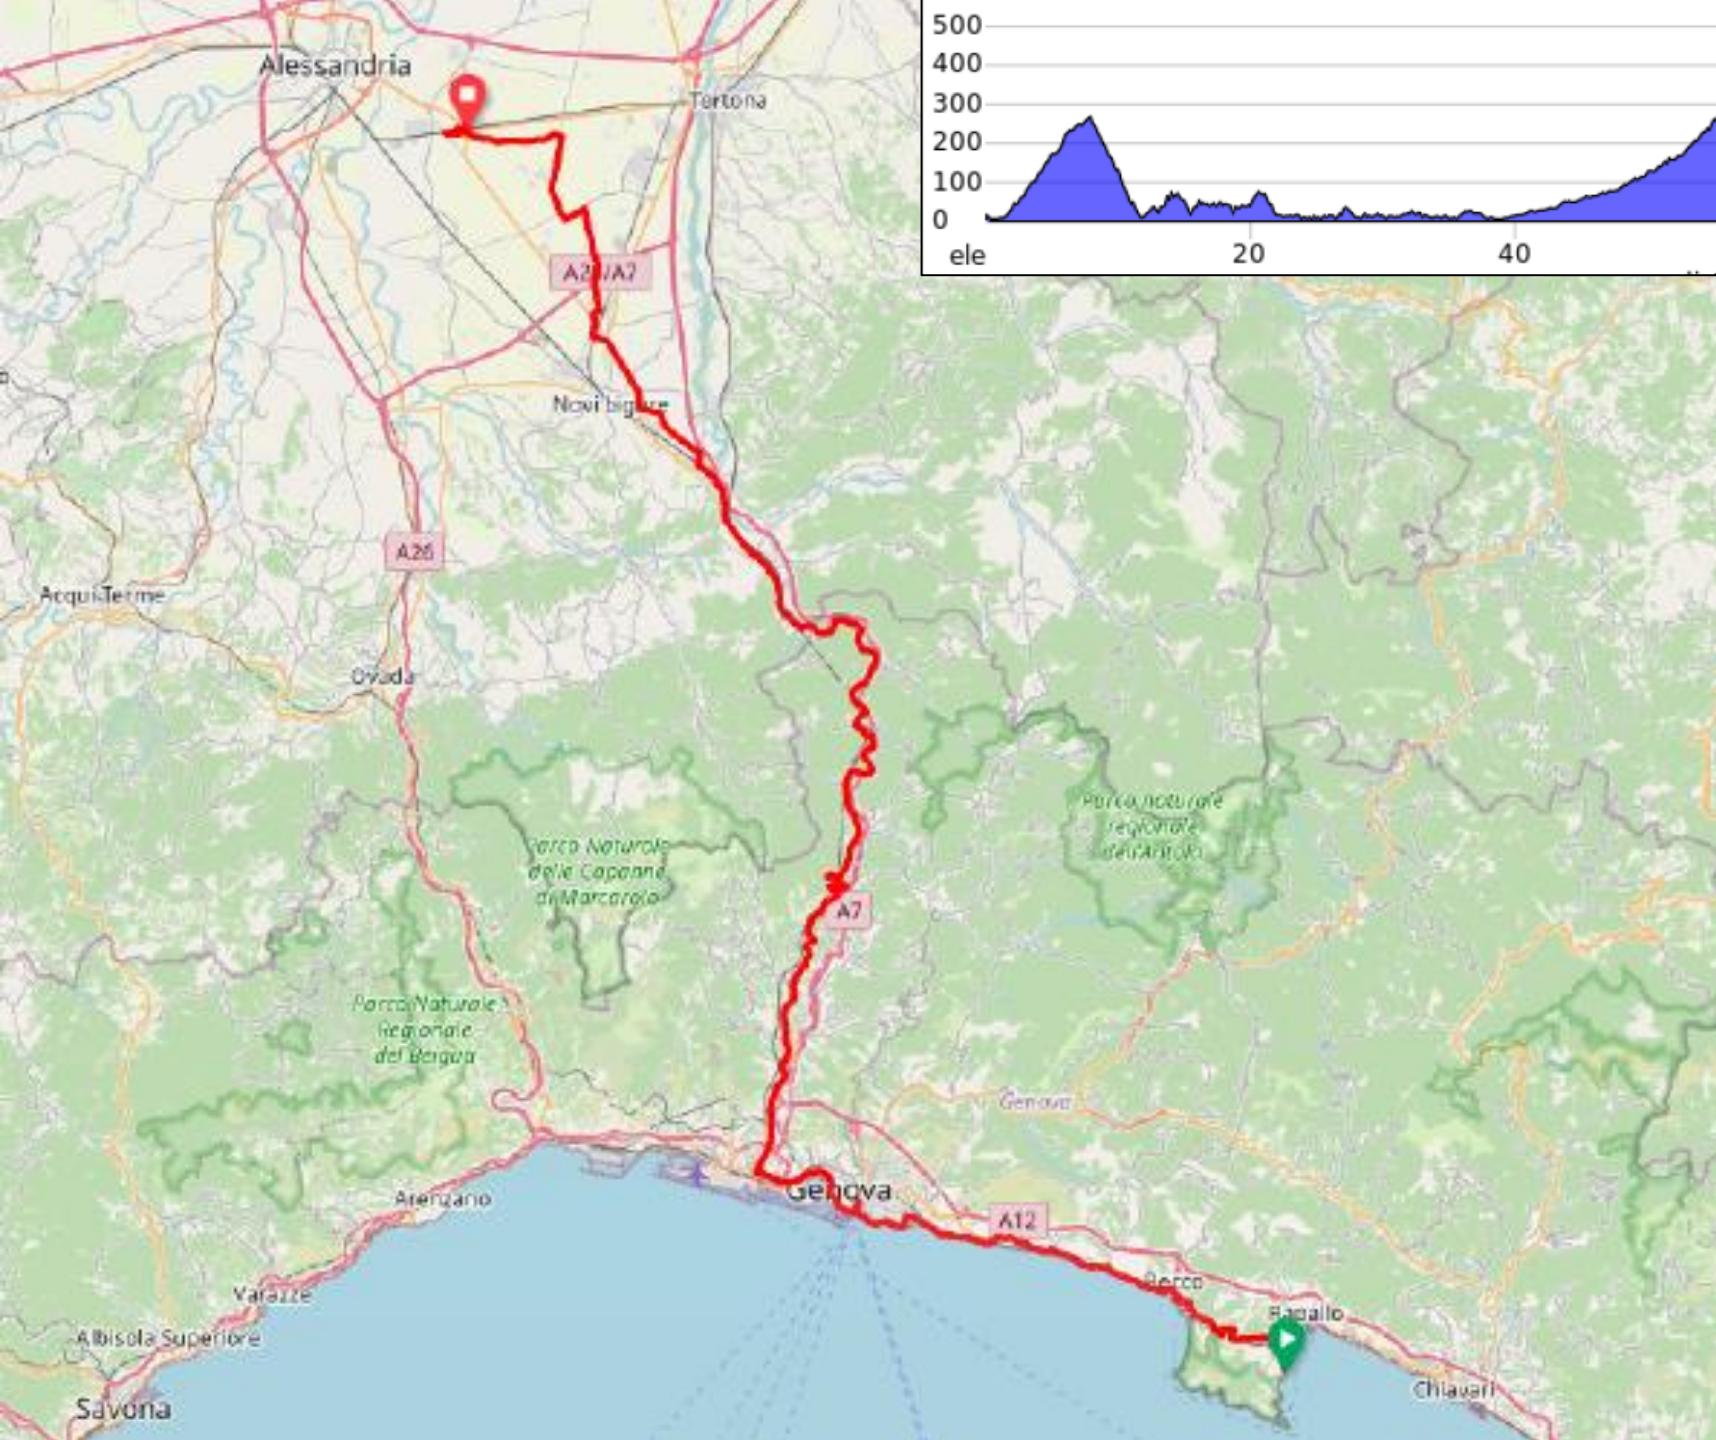

STAGE 1, DAY 2

148km

1,647m

Difficulty: ★★★★★

STAGE 1, DAY 3

113km

1,674m

Difficulty: ★★★★★

STAGE 1, DAY 4

119km

1,163m

Difficulty:

STAGE 1, DAY 5

155km

1,981m

Difficulty: ★★★★★

STAGE 2

539km
6,725m

STAGE 2, DAY 1

118km

1,410m

Difficulty: ★★★★★

STAGE 2, DAY 2

139km

98km

1,295m

Difficulty: ★★ ★

STAGE 2, DAY 5

68km

1,141m

Difficulty: ★★ ★