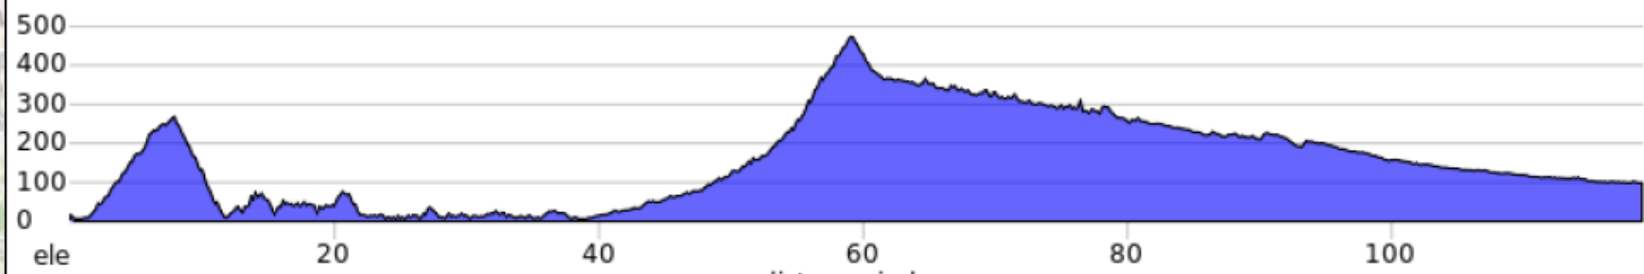

STAGE 1, DAY 4

119km

1,163m

Difficulty:

STAGE 1, DAY 5

155km

1,981m

Difficulty: ★★★★★

STAGE 2

539km
6,725m

STAGE 2, DAY 1

118km

1,410m

Difficulty: ★★★★★

STAGE 2, DAY 2

139km