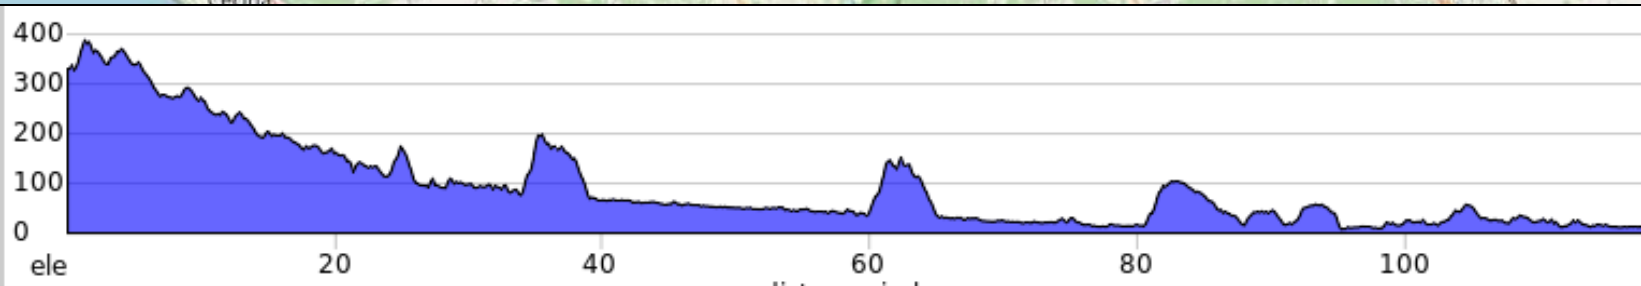

STAGE 1, DAY 2

148km

1,647m

Difficulty: ★★★★★

STAGE 1, DAY 3

113km

1,674m

Difficulty: ★★★★★

STAGE 1, DAY 4

119km

1,163m

Difficulty:

STAGE 1, DAY 5

155km

1,981m

Difficulty: ★★★★★

STAGE 2

539km
6,725m

STAGE 2, DAY 1

118km

1,410m

Difficulty: ★★★★★

STAGE 2, DAY 2

139km

1,644m

Difficulty: ★★★★★

Dallaglio
Cycle Slam

STAGE 2, DAY 3

114km

1,234m

Difficulty: ★★ ★

STAGE 2, DAY 4