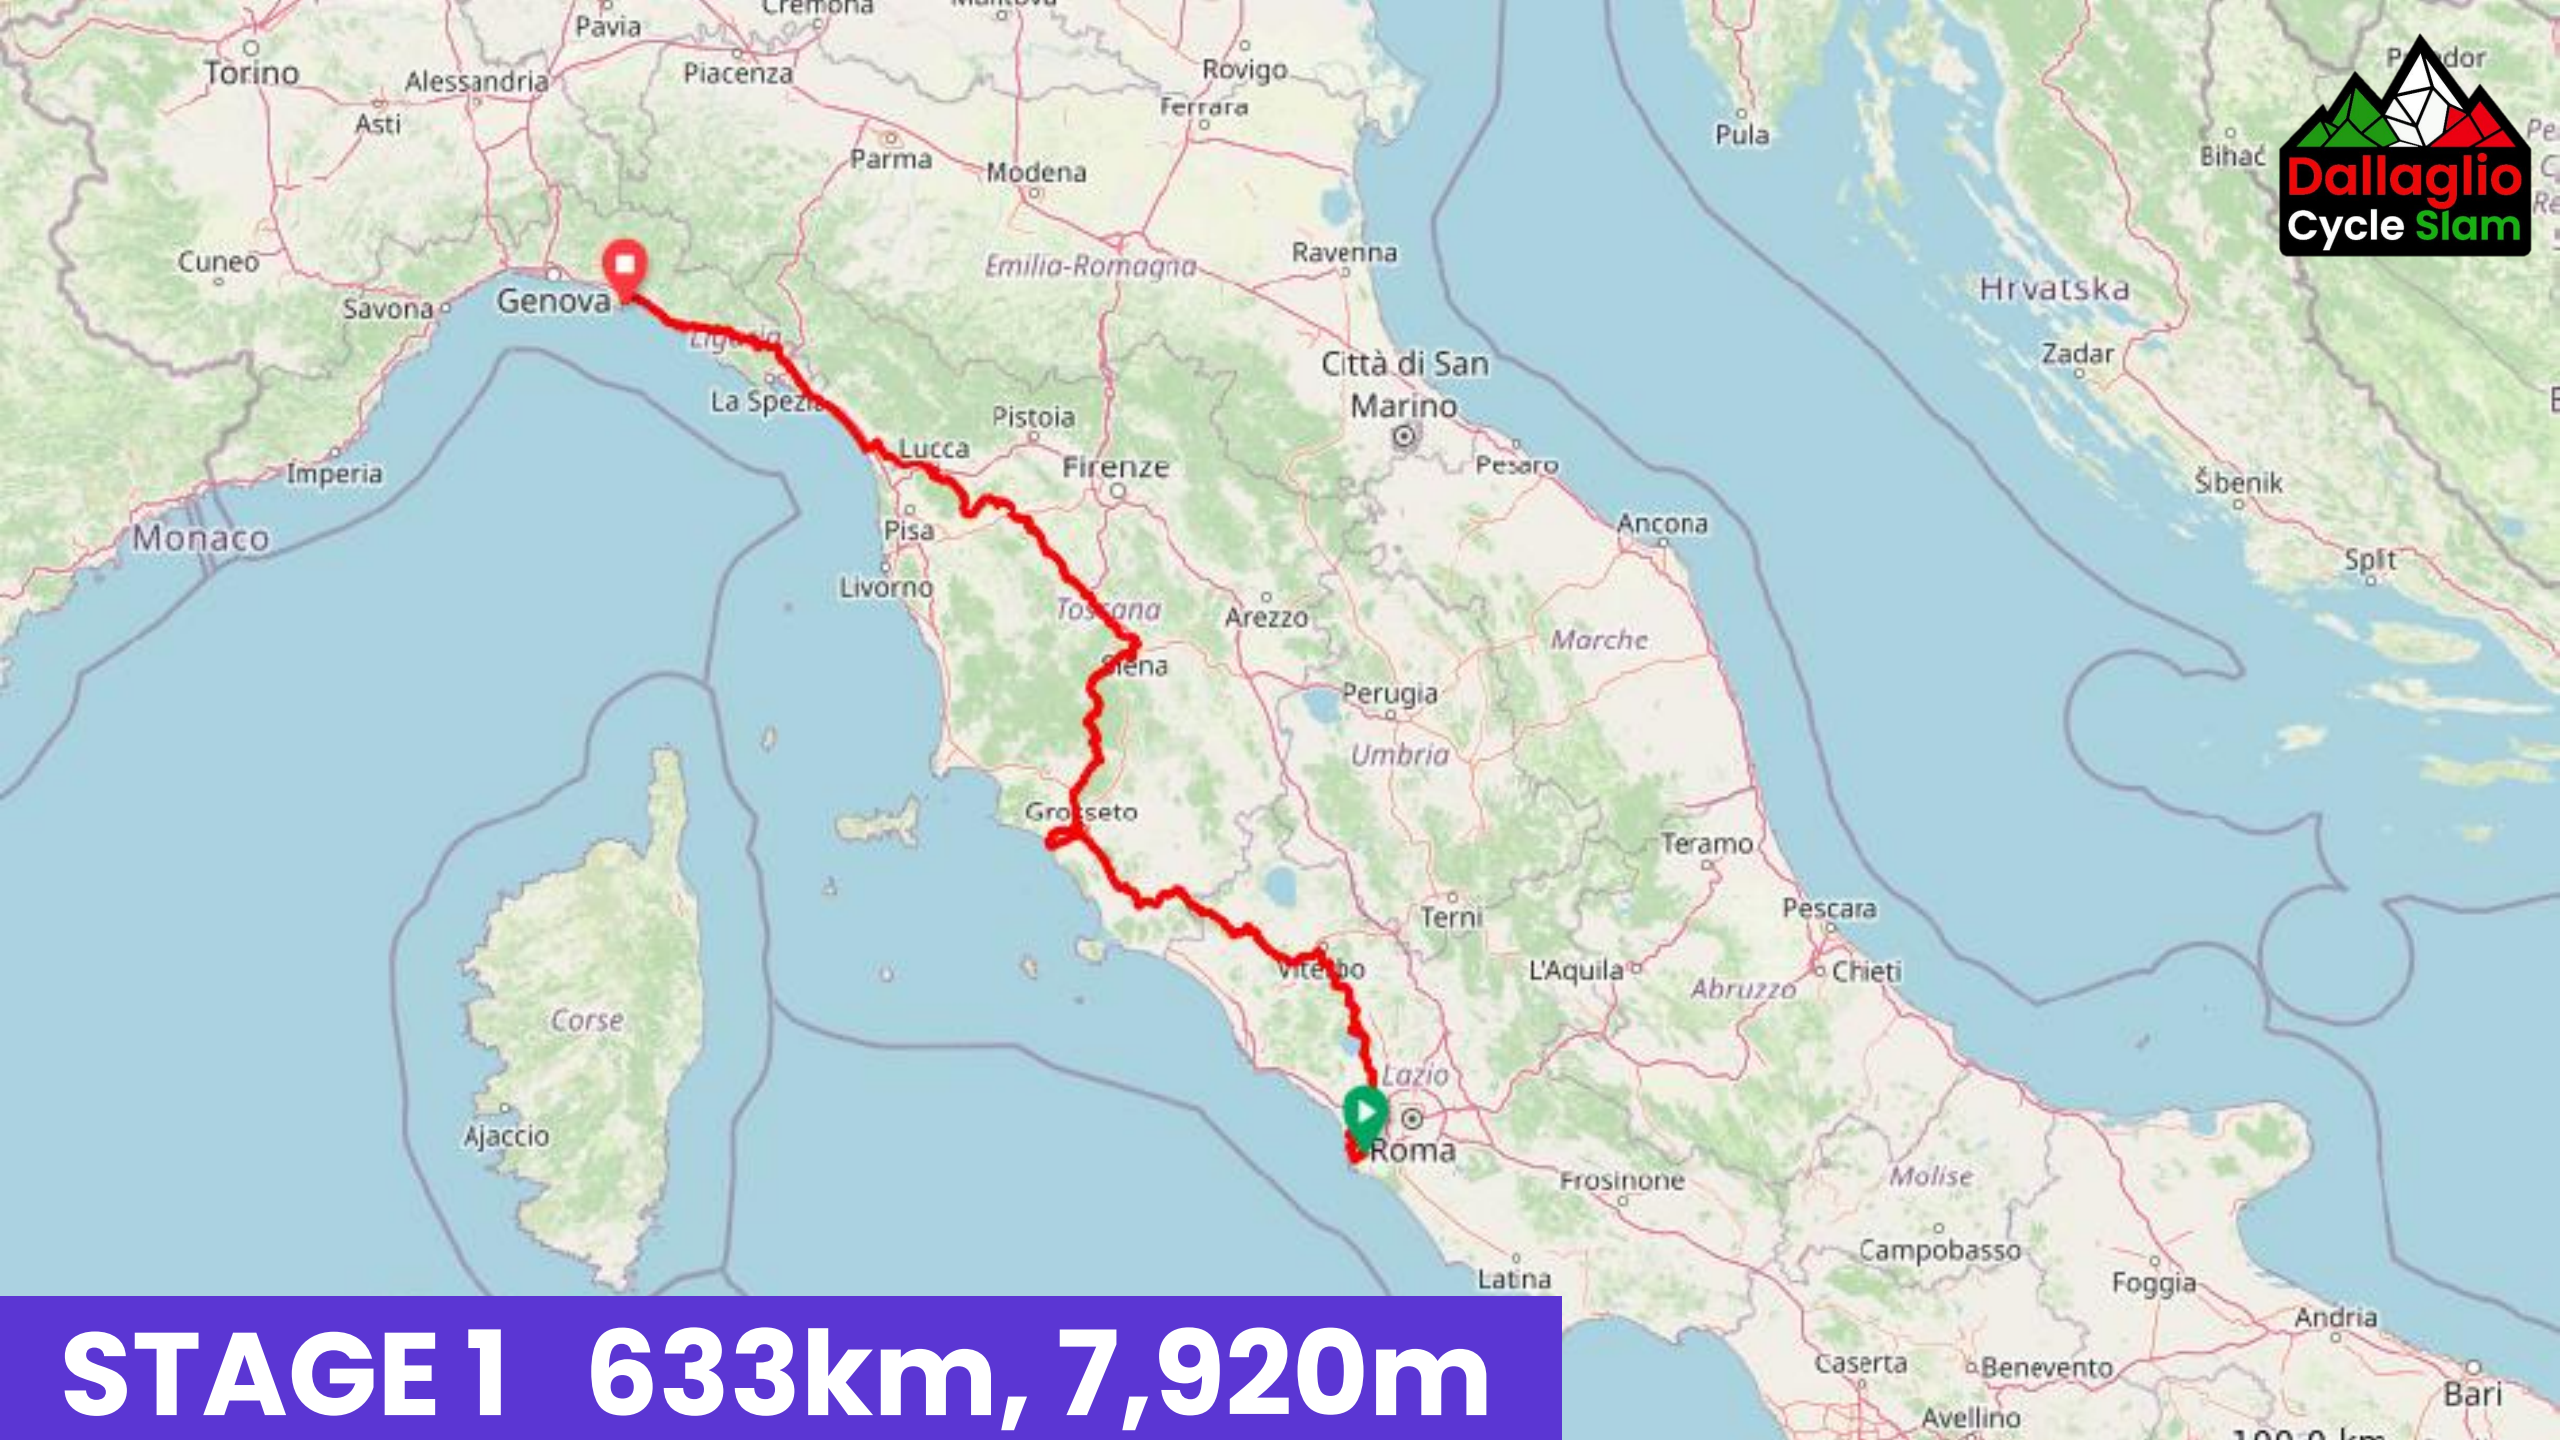

Dallaglio
RugbyWorks

Dallaglio Cycle Slam 2024

Route Overview

STAGE 1 633km, 7,920m

STAGE 1, DAY 1

98km

1,448m

Difficulty: ★★ ★

STAGE 1, DAY 2

148km

1,647m

Difficulty: ★★★★★

STAGE 1, DAY 3

113km

1,674m

Difficulty: ★★★★★

STAGE 1, DAY 4

119km

1,163m

Difficulty:

STAGE 1, DAY 5

155km

1,981m

Difficulty: ★★★★★

STAGE 2

539km
6,725m

STAGE 2, DAY 1

118km

1,410m

Difficulty: ★★★★★

STAGE 2, DAY 2

139km