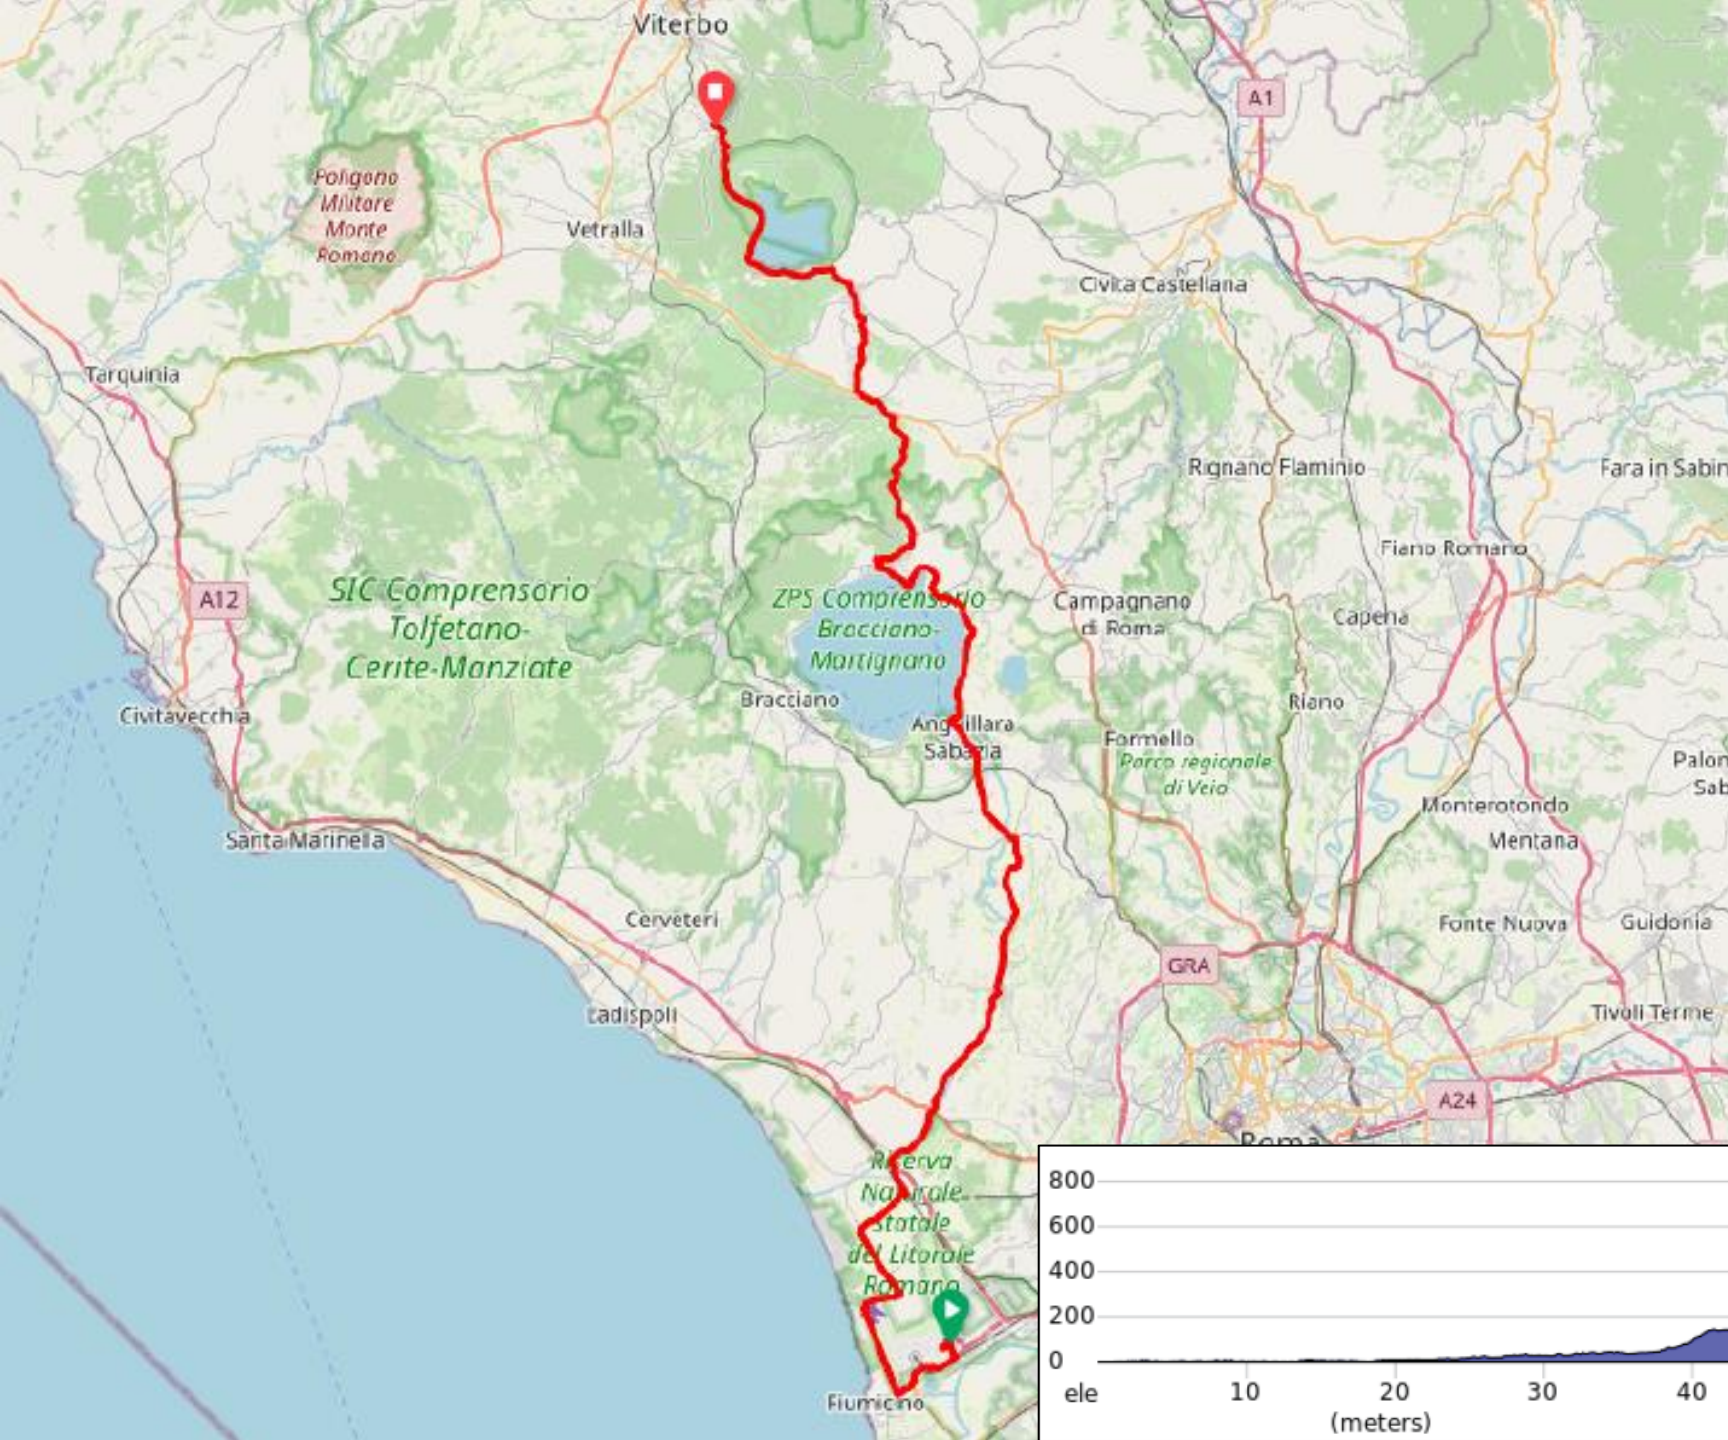

Dallaglio
RugbyWorks

Dallaglio Cycle Slam 2024

Route Overview

STAGE 1 633km, 7,920m

STAGE 1, DAY 1

98km

1,448m

Difficulty: ★★ ★

STAGE 1, DAY 2

148km

1,647m

Difficulty: ★★★★★

STAGE 1, DAY 3

113km

1,674m

Difficulty: ★★★★★

STAGE 1, DAY 4

119km

1,163m

Difficulty:

STAGE 1, DAY 5

155km

1,981m

Difficulty: ★★★★★

98km

1,295m

Difficulty: ★★ ★

STAGE 2, DAY 5

68km

1,141m

Difficulty: ★★ ★