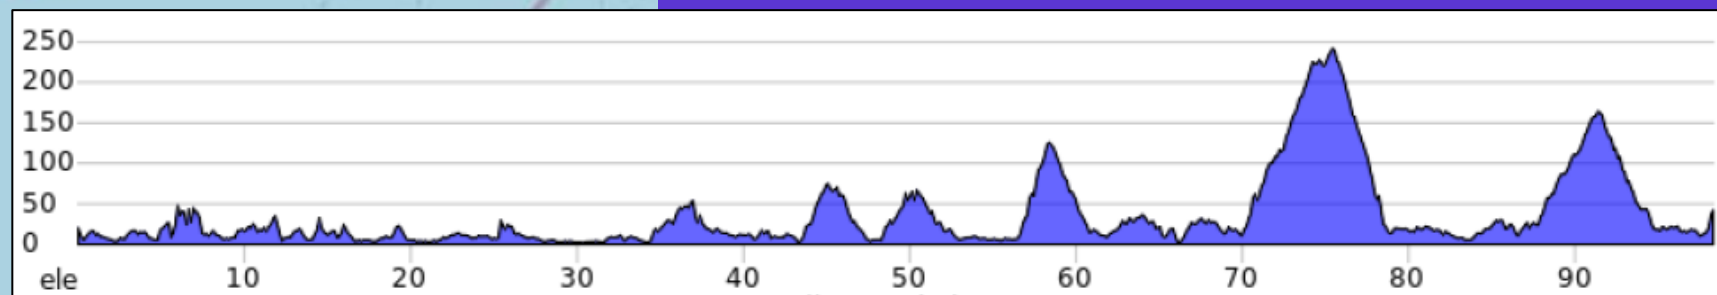

1,644m

Difficulty: ★★★★★

Dallaglio
Cycle Slam

STAGE 2, DAY 3

114km

1,234m

Difficulty: ★★ ★

STAGE 2, DAY 4

98km

1,295m

Difficulty: ★★ ★

STAGE 2, DAY 5

68km

1,141m

Difficulty: ★★ ★