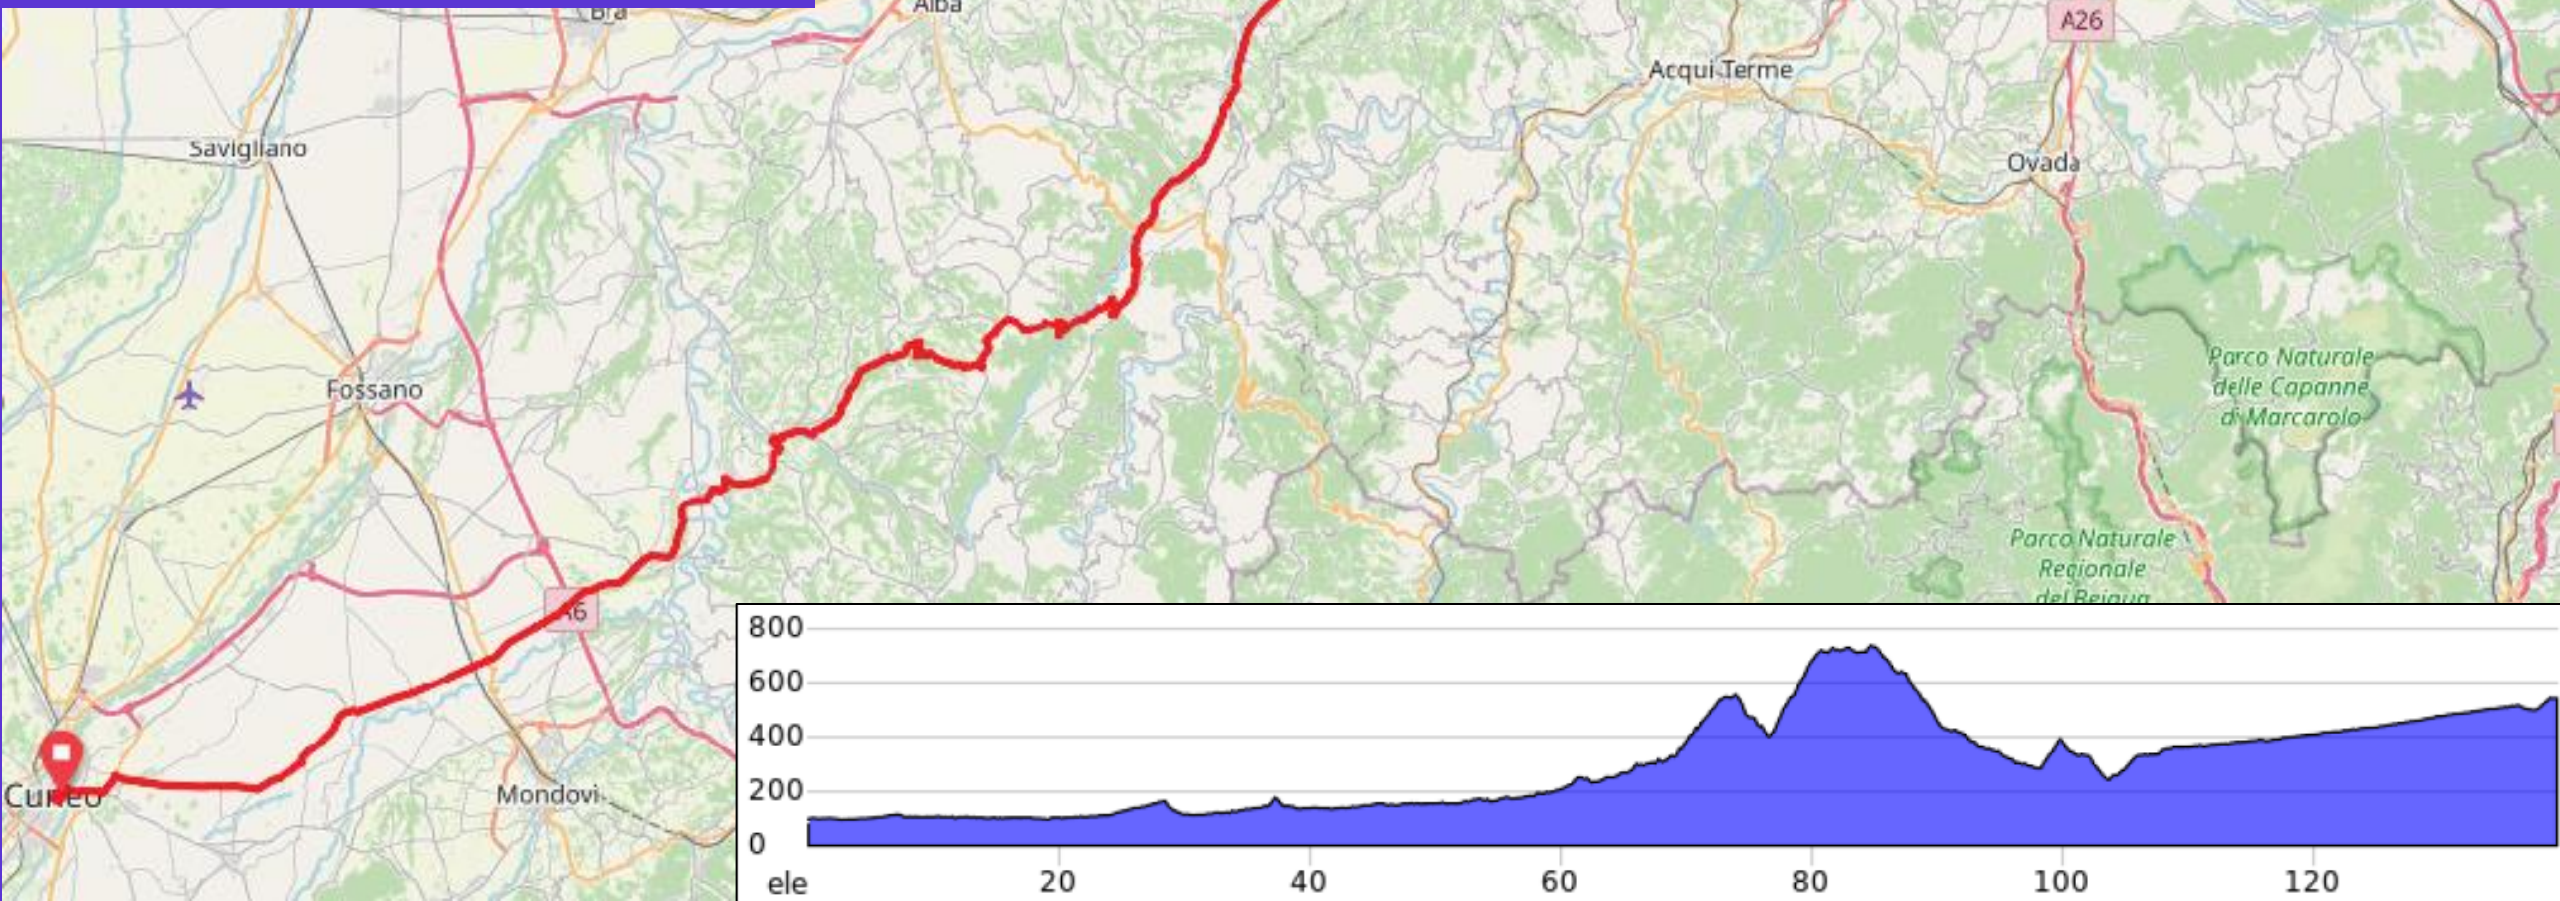

STAGE 1, DAY 4

119km

1,163m

Difficulty:

STAGE 1, DAY 5

155km

1,981m

Difficulty: ★★★★★

STAGE 2

539km
6,725m

STAGE 2, DAY 1

118km

1,410m

Difficulty: ★★★★★

STAGE 2, DAY 2

139km

1,644m

Difficulty: ★★★★★

Dallaglio
Cycle Slam

STAGE 2, DAY 3

114km

1,234m

Difficulty: ★★ ★

STAGE 2, DAY 4

98km

1,295m

Difficulty: ★★ ★

STAGE 2, DAY 5

68km

1,141m

Difficulty: ★★ ★