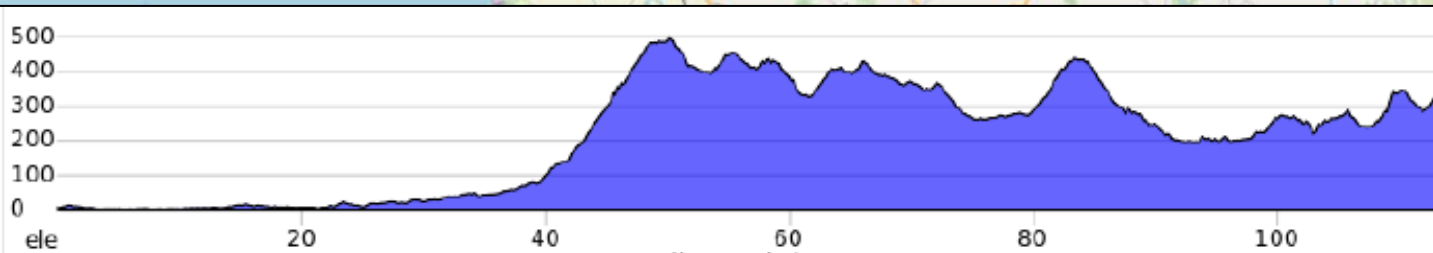

STAGE 1, DAY 2

148km

1,647m

Difficulty: ★★★★★

STAGE 1, DAY 3

113km

1,674m

Difficulty: ★★★★★

STAGE 1, DAY 4

119km

1,163m

Difficulty:

STAGE 1, DAY 5

155km

1,981m

Difficulty: ★★★★★