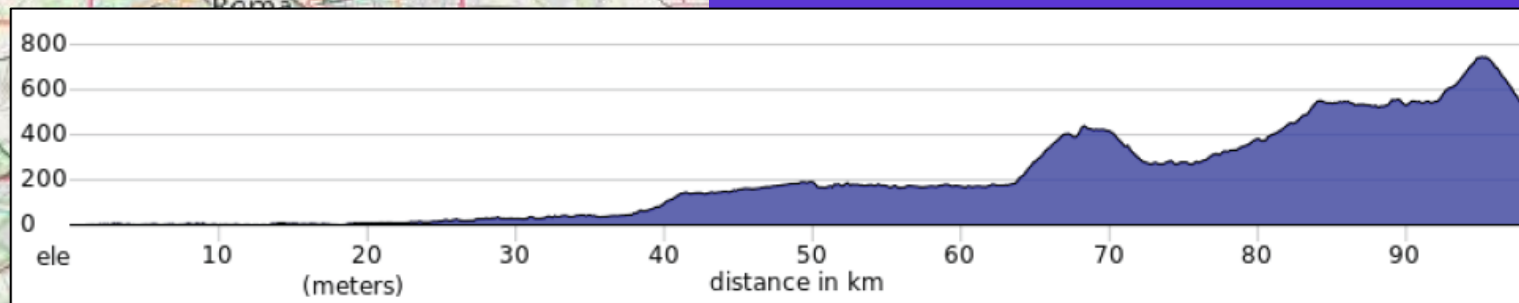

Dallaglio
RugbyWorks

Dallaglio Cycle Slam 2024

Route Overview

STAGE 1 633km, 7,920m

STAGE 1, DAY 1

98km

1,448m

Difficulty: ★★ ★

STAGE 1, DAY 2

148km

1,647m

Difficulty: ★★★★★

STAGE 1, DAY 3

113km

1,674m

Difficulty: ★★★★★

STAGE 1, DAY 4

119km

1,163m

Difficulty:

STAGE 1, DAY 5

155km

1,981m

Difficulty: ★★★★★

1,644m

Difficulty: ★★★★★

Dallaglio
Cycle Slam

STAGE 2, DAY 3

114km

1,234m

Difficulty: ★★ ★

STAGE 2, DAY 4